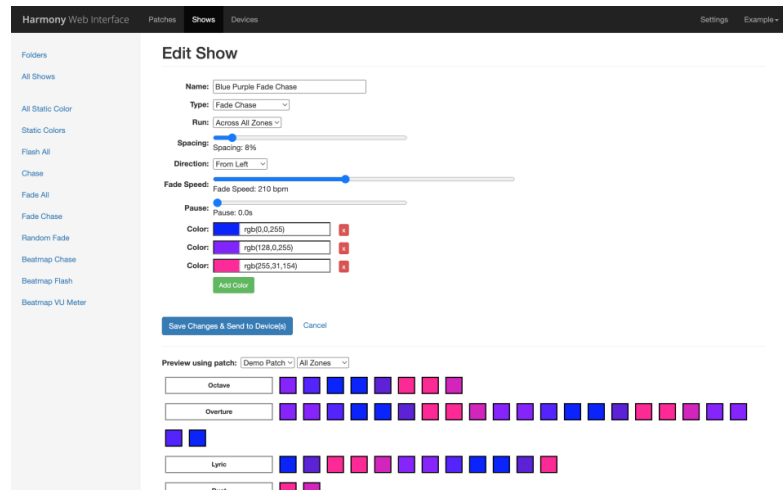

Harmony is an easy to use, smart DMX lighting controller. With support for up to 1,024 channels of DMX and a powerful effects engine, you can illuminate your wash with eye-catching shows.

Control Harmony via our intuitive web interface or have our highly trained DMX experts create shows and manage your lights for you. Draw attention to your wash with stunning chases or beautiful slow fades. With Harmony, the only limit is your imagination.

## Operation

Control all aspects of Harmony from the Web Interface or our upcoming iPhone & Android app. Create shows, edit the automated schedule, and send overrides from anywhere in the world.

Types of light shows include Static Color, Flash All, Chase, Fade All, Fade Chase, Random Fade, Beatmap Chase, Beatmap Flash, and Beatmap VU Meter.